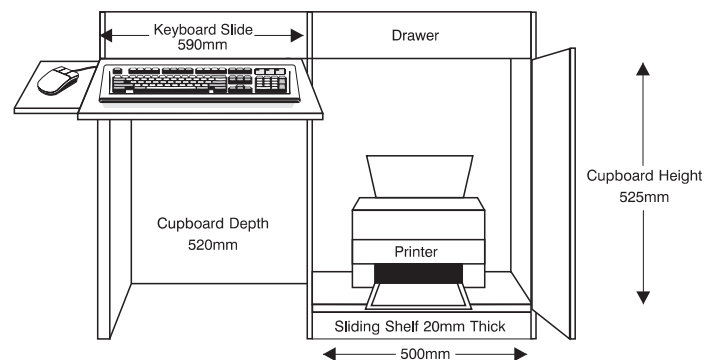

DCC04 PREMIER RANGE SINGLE PEDESTAL DESK

SIZES OVERALL		
Width 4' (1220mm)	Depth 2' (610mm)	Height 2'7" (790mm)

Can be made with pedestal on left or right

Sliding shelves can be positioned to suite different equipment.

OPTION A

Mouse Trays will slide left or right

APPLE MAC/LAPTOP OPTION B

OPTION A

OPTION B

Ideal for laptops / Apple Mac

OPTION C

OPTION D

Two sizes available

SIZES OVERALL		
Width 4'8" (1420mm)	Depth 2' (610mm)	Height 2'7" (790mm)
4'8" (1420mm)	2'6" (760mm)	2'7" (790mm)

MAHOGANY	YEWOOD/OAK/ CHERRY/WALNUT	BURR WALNUT/ BURR ELM/BURR OAK
£1435	£1595	£2045
£1525	£1745	£2225

DCC05 TOWER COMPUTER DESK XL

Three sizes available

SIZES OVERALL		
Width 5'2" (1580mm)	Depth 2' (610mm)	Height 2'7" (790mm)
5'2" (1580mm)	2'6" (760mm)	2'7" (790mm)
5'2" (1580mm)	3' (915mm)	2'7" (790mm)

MAHOGANY	YEWOOD/OAK/ CHERRY/WALNUT	BURR WALNUT/ BURR ELM/BURR OAK
£1595	£1825	£2315
£1715	£1965	£2485
£1815	£2125	£2685