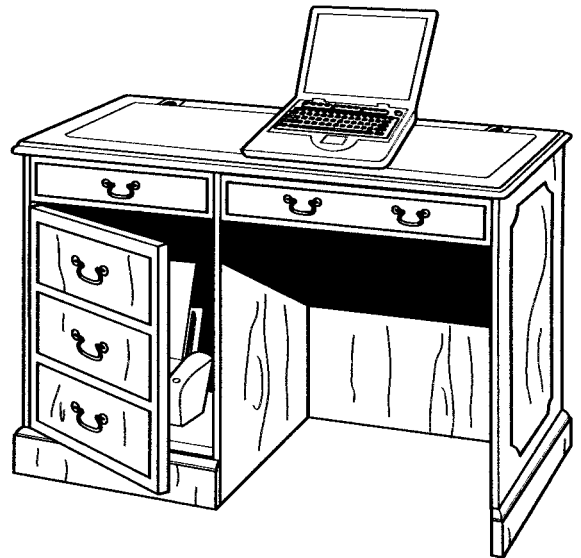

DCC04 PREMIER RANGE SINGLE PEDESTAL DESK

SIZES OVERALL		
Width 4' (1220mm)	Depth 2' (610mm)	Height 2'7" (790mm)

Can be made with pedestal on left or right

Sliding shelves can be positioned to suite different equipment.

OPTION A

Mouse Trays will slide left or right

APPLE MAC/LAPTOP OPTION B

OPTION A

OPTION B

Ideal for laptops / Apple Mac

OPTION C

OPTION D