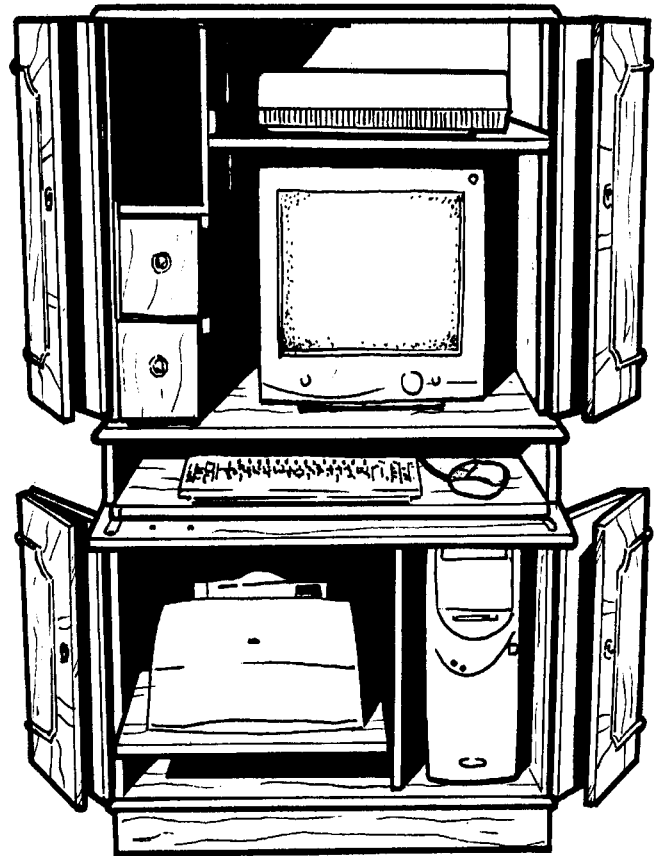

DCC03 PREMIER RANGE COMPUTER CABINET

Split folding doors

Open View

SIZES OVERALL		
Width 36" (920mm)	Depth 22½" (570mm)	Height 59" (1500mm)

MAHOGANY £1585	YEWOD/OAK/ CHERRY/WALNUT £1715	BURR WALNUT/ BURR ELM/BURR OAK £2075