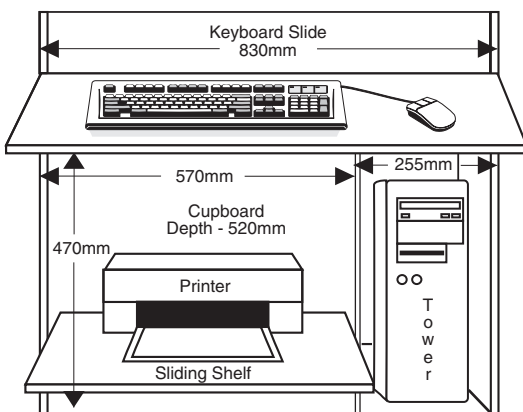

MAHOGANY £965	YEWOOD/OAK/ CHERRY/WALNUT £1025	BURR WALNUT/ BURR ELM/BURR OAK £1195