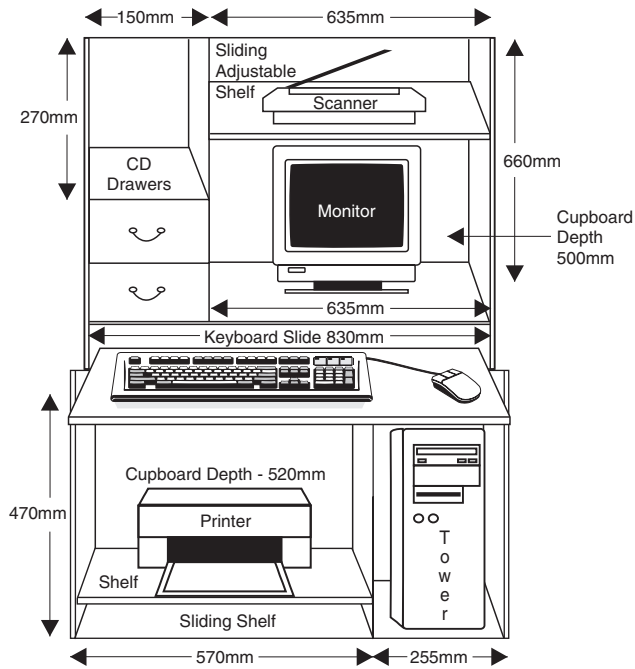

MAHOGANY £725	YEWOOD/OAK/ CHERRY/WALNUT £775	BURR WALNUT/ BURR ELM/BURR OAK £945
To Fit Extra Sliding Shelf £69		

DCC02 PREMIER RANGE COMPUTER BASE CABINET

SIZES OVERALL

Width	Depth	Height
36" (920mm)	22½" (570mm)	31½" (800mm)

Split folding doors

Open View

SIZES OVERALL		
Width 36" (920mm)	Depth 22½" (570mm)	Height 59" (1500mm)

MAHOGANY £1585	YEWOD/OAK/ CHERRY/WALNUT £1715	BURR WALNUT/ BURR ELM/BURR OAK £2075
--------------------------	---	---

DCC04 PREMIER RANGE SINGLE PEDESTAL DESK

SIZES OVERALL		
Width 4' (1220mm)	Depth 2' (610mm)	Height 2'7" (790mm)

Can be made with pedestal on left or right

Sliding shelves can be positioned to suite different equipment.

DCC05 TOWER COMPUTER DESK XL

Three sizes available

SIZES OVERALL		
Width 5'2" (1580mm)	Depth 2' (610mm)	Height 2'7" (790mm)
5'2" (1580mm)	2'6" (760mm)	2'7" (790mm)
5'2" (1580mm)	3' (915mm)	2'7" (790mm)

MAHOGANY	YEWOOD/OAK/ CHERRY/WALNUT	BURR WALNUT/ BURR ELM/BURR OAK
£1595	£1825	£2315
£1715	£1965	£2485
£1815	£2125	£2685