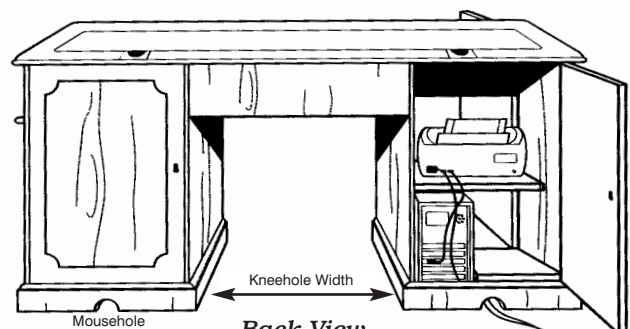

Measurements shown in brackets are for the XL 5'2" (1580mm) wide model

OPTION A

Tower Cupboards have a loose removable base shelf

OPTION A

OPTION B

Full Cupboard Height 740mm

OPTION B

Filing Drawer shown open

OPTION C

APPLE MAC/LAPTOP OPTION D

DCC06 PREMIER RANGE TWIN PEDESTAL COMPUTER DESK

Four sizes available

Made to measure service available

SIZES OVERALL			KNEEHOLE WIDTHS	MAHOGANY	YEWOOD OAK/CHERRY WALNUT	BURR WALNUT BURR ELM BURR OAK
Width	Depth	Height				
5'6" (1678mm)	2'6" (760mm)	2'7" (790mm)	22" (560mm)	£1855	£2045	£2595
5'6" (1678mm)	3' (915mm)	2'7" (790mm)	22" (560mm)	£1965	£2155	£2795
6' (1830mm)	2'6" (760mm)	2'7" (790mm)	28" (710mm)	£2075	£2245	£2895
6' (1830mm)	3' (915mm)	2'7" (790mm)	28" (710mm)	£2275	£2465	£2995
6'6" (1980mm)	3' (915mm)	2'7" (790mm)	34" (860mm)	£2465	£2665	£3265

OPTION A

OPTION B

OPTION C

APPLE MAC/LAPTOP OPTION E

OPTION D

OPTION D

Back View
Cupboards housing computer equipment have rear doors to help with connecting wiring.

Sliding shelves can be positioned to suite different equipment.

Mouse Trays will slide left or right

Made to measure service available

Notes/Sketches

All prices include V.A.T.

MEASURE YOUR OWN EQUIPMENT			
<p><u>TOWER/PROCESSOR</u></p> <p>WIDTH..... HEIGHT..... DEPTH.....</p> 	<p><u>PRINTER</u></p> <p>WIDTH..... HEIGHT..... DEPTH.....</p> 	<p><u>KEYBOARD & MOUSE</u></p> <p>WIDTH..... HEIGHT..... DEPTH.....</p> 	<p><u>SCANNER</u></p> <p>WIDTH..... HEIGHT..... DEPTH.....</p> 