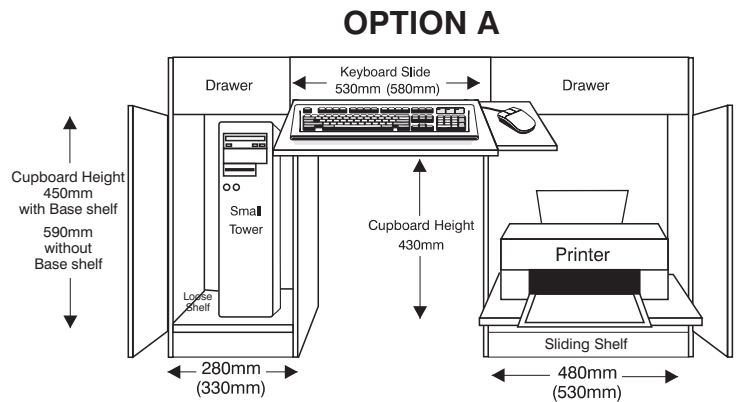

Two sizes available

SIZES OVERALL		
Width 4'8" (1420mm)	Depth 2' (610mm)	Height 2'7" (790mm)
4'8" (1420mm)	2'6" (760mm)	2'7" (790mm)

MAHOGANY	YEWOOD/OAK/ CHERRY/WALNUT	BURR WALNUT/ BURR ELM/BURR OAK
£1435	£1595	£2045
£1525	£1745	£2225

DCC05 TOWER COMPUTER DESK XL

Three sizes available

SIZES OVERALL		
Width 5'2" (1580mm)	Depth 2' (610mm)	Height 2'7" (790mm)
5'2" (1580mm)	2'6" (760mm)	2'7" (790mm)
5'2" (1580mm)	3' (915mm)	2'7" (790mm)

MAHOGANY	YEWOOD/OAK/ CHERRY/WALNUT	BURR WALNUT/ BURR ELM/BURR OAK
£1595	£1825	£2315
£1715	£1965	£2485
£1815	£2125	£2685

Measurements shown in brackets are for the XL 5'2" (1580mm) wide model

OPTION A

Tower Cupboards have a loose removable base shelf

OPTION A

OPTION B

Full Cupboard Height 740mm

OPTION B

Filing Drawer shown open