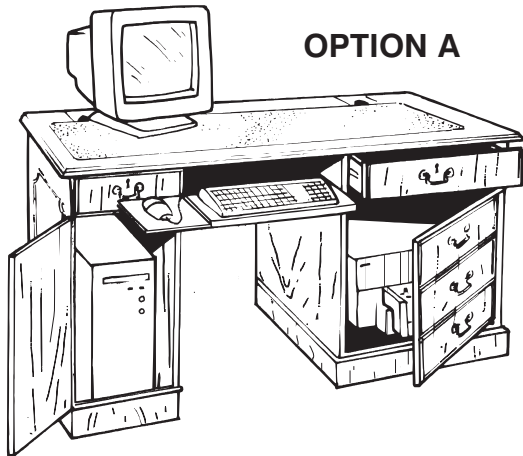

Measurements shown in brackets are for the XL 5'2" (1580mm) wide model

OPTION A

Tower Cupboards have a loose removable base shelf

OPTION A

OPTION B

Full Cupboard Height 740mm

OPTION B

Filing Drawer shown open