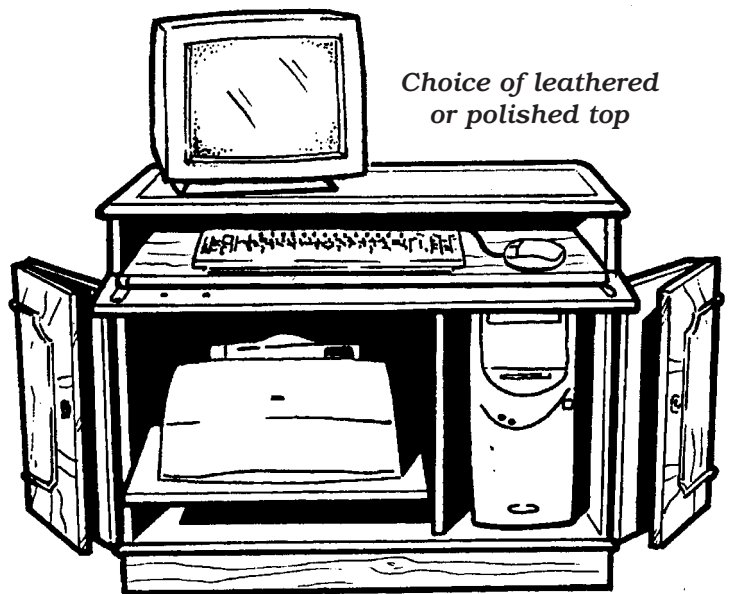

DCC02 PREMIER RANGE COMPUTER BASE CABINET

SIZES OVERALL

Width	Depth	Height
36" (920mm)	22½" (570mm)	31½" (800mm)

*Choice of leathered
or polished top*

Open View