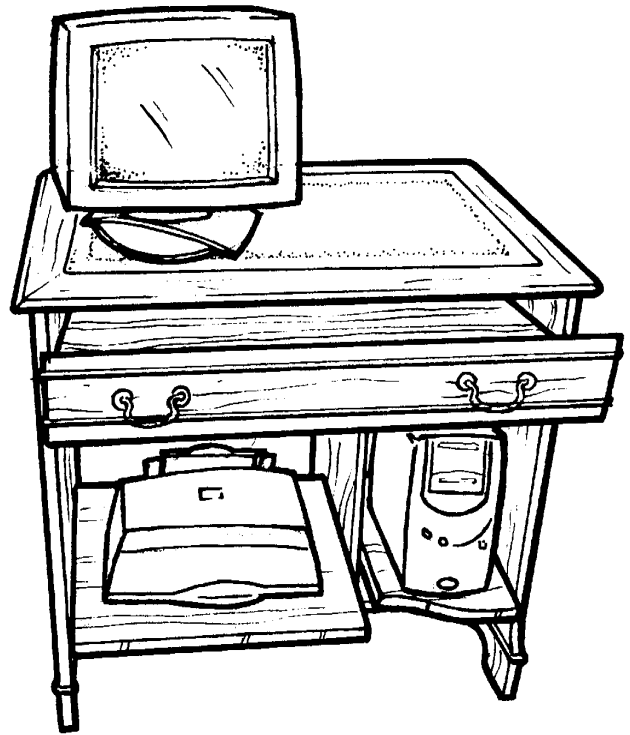

PREMIER RANGE COMPUTER DESKS

DCC01 PREMIER RANGE COMPUTER WORK STATION

SIZES OVERALL

Width	Depth	Height
31" (790mm)	23" (585mm)	31" (790mm)

MAHOGANY £725	YEWOOD/OAK/ CHERRY/WALNUT £775	BURR WALNUT/ BURR ELM/BURR OAK £945
To Fit Extra Sliding Shelf £69