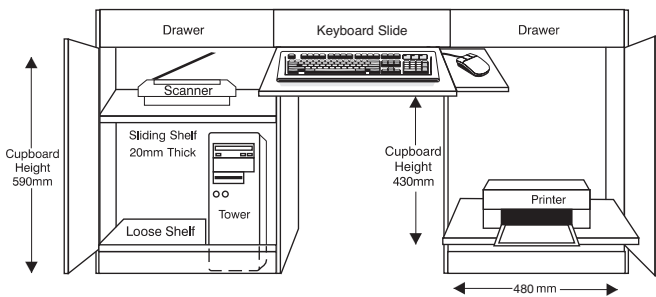

Measurements shown in brackets are for the XL 5'2" (1580mm) wide model

OPTION A

Tower Cupboards have a loose removable base shelf

OPTION A

OPTION B

Full Cupboard Height 740mm

OPTION B

Filing Drawer shown open

OPTION C

APPLE MAC/LAPTOP OPTION D

DCC06 PREMIER RANGE TWIN PEDESTAL COMPUTER DESK

Four sizes available

Made to measure service available

SIZES OVERALL			KNEEHOLE WIDTHS	MAHOGANY	YEWOOD OAK/CHERRY WALNUT	BURR WALNUT BURR ELM BURR OAK
Width	Depth	Height				
5'6" (1678mm)	2'6" (760mm)	2'7" (790mm)	22" (560mm)	£1855	£2045	£2595
5'6" (1678mm)	3' (915mm)	2'7" (790mm)	22" (560mm)	£1965	£2155	£2795
6' (1830mm)	2'6" (760mm)	2'7" (790mm)	28" (710mm)	£2075	£2245	£2895
6' (1830mm)	3' (915mm)	2'7" (790mm)	28" (710mm)	£2275	£2465	£2995
6'6" (1980mm)	3' (915mm)	2'7" (790mm)	34" (860mm)	£2465	£2665	£3265

OPTION A

OPTION B

OPTION C

APPLE MAC/LAPTOP OPTION E

OPTION D

OPTION D

Back View
Cupboards housing computer equipment have rear doors to help with connecting wiring.

Sliding shelves can be positioned to suite different equipment.

Mouse Trays will slide left or right

Made to measure service available

Notes/Sketches

All prices include V.A.T.

MEASURE YOUR OWN EQUIPMENT			
<p><u>TOWER/PROCESSOR</u></p> <p>WIDTH..... HEIGHT..... DEPTH.....</p> 	<p><u>PRINTER</u></p> <p>WIDTH..... HEIGHT..... DEPTH.....</p> 	<p><u>KEYBOARD & MOUSE</u></p> <p>WIDTH..... HEIGHT..... DEPTH.....</p> 	<p><u>SCANNER</u></p> <p>WIDTH..... HEIGHT..... DEPTH.....</p> 