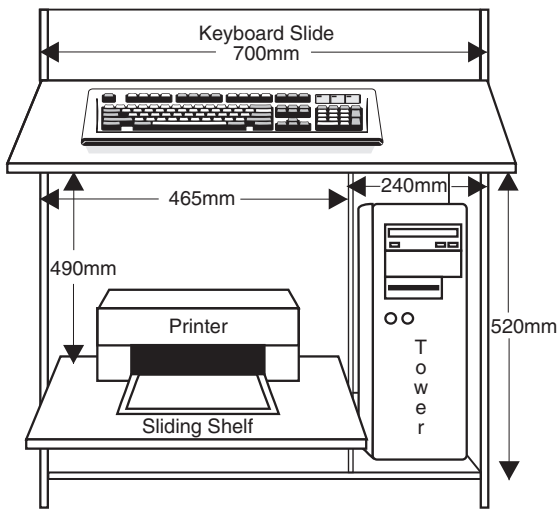

TRADITIONAL RANGE PEDESTAL COMPUTER DESK

Four sizes available

The same design as the traditional range pedestal desks, but with a cupboard door to house the tower unit, a keyboard centre drawer conversion and a filing drawer on metal action runners.

Choice of four wood finishes.

OPTIONS

- Kneehole Slide **£69**
- Rear Cupboard Door **£59**
(Helps with connecting wires)

	SIZES OVERALL		
	Width	Depth	Height
DC001C	48" (122cm)	24" (61cm)	31" (79cm)
DC002C	54" (137cm)	30" (76cm)	31" (79cm)
DC003C	60" (152cm)	36" (91cm)	31" (79cm)
DC004C	72" (183cm)	36" (91cm)	31" (79cm)

MAHOGANY	YEWOOD/OAK/ CHERRY/WALNUT
£925	£1065
£1165	£1325
£1425	£1595
£1755	£1855

PREMIER RANGE COMPUTER DESKS

DCC01 PREMIER RANGE COMPUTER WORK STATION

SIZES OVERALL

Width	Depth	Height
31" (790mm)	23" (585mm)	31" (790mm)

DCC05 TOWER COMPUTER DESK XL

Three sizes available

SIZES OVERALL		
Width 5'2" (1580mm)	Depth 2' (610mm)	Height 2'7" (790mm)
5'2" (1580mm)	2'6" (760mm)	2'7" (790mm)
5'2" (1580mm)	3' (915mm)	2'7" (790mm)

MAHOGANY	YEWOOD/OAK/ CHERRY/WALNUT	BURR WALNUT/ BURR ELM/BURR OAK
£1595	£1825	£2315
£1715	£1965	£2485
£1815	£2125	£2685