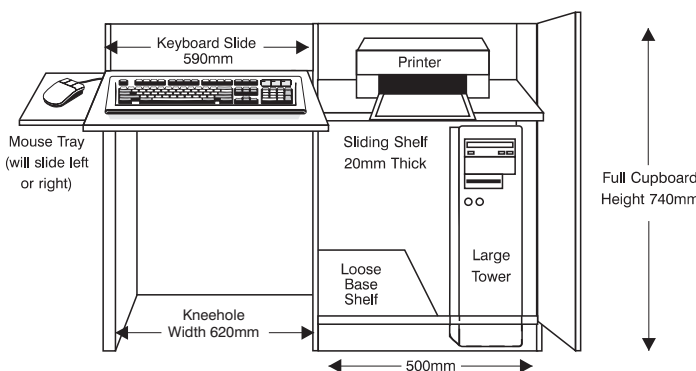

DCC04 PREMIER RANGE SINGLE PEDESTAL DESK

SIZES OVERALL		
Width 4' (1220mm)	Depth 2' (610mm)	Height 2'7" (790mm)

Can be made with pedestal on left or right

Sliding shelves can be positioned to suite different equipment.

OPTION A

Mouse Trays will slide left or right

APPLE MAC/LAPTOP OPTION B

OPTION A

OPTION B

Ideal for laptops / Apple Mac

OPTION C

OPTION D

Two sizes available

SIZES OVERALL		
Width 4'8" (1420mm)	Depth 2' (610mm)	Height 2'7" (790mm)
4'8" (1420mm)	2'6" (760mm)	2'7" (790mm)

MAHOGANY	YEWOOD/OAK/ CHERRY/WALNUT	BURR WALNUT/ BURR ELM/BURR OAK
£1435	£1595	£2045
£1525	£1745	£2225

DCC05 TOWER COMPUTER DESK XL

Three sizes available

SIZES OVERALL		
Width 5'2" (1580mm)	Depth 2' (610mm)	Height 2'7" (790mm)
5'2" (1580mm)	2'6" (760mm)	2'7" (790mm)
5'2" (1580mm)	3' (915mm)	2'7" (790mm)

MAHOGANY	YEWOOD/OAK/ CHERRY/WALNUT	BURR WALNUT/ BURR ELM/BURR OAK
£1595	£1825	£2315
£1715	£1965	£2485
£1815	£2125	£2685