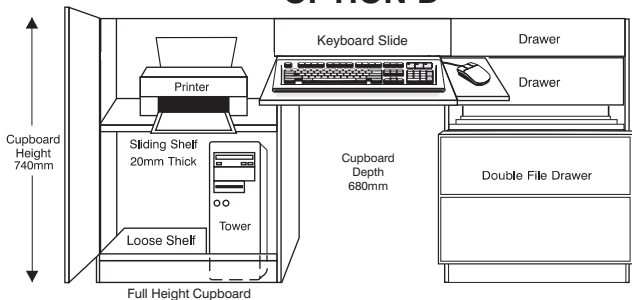

Measurements shown in brackets are for the XL 5'2" (1580mm) wide model

OPTION A

Tower Cupboards have a loose removable base shelf

OPTION A

OPTION B

Full Cupboard Height 740mm

OPTION B

Filing Drawer shown open

OPTION C

APPLE MAC/LAPTOP OPTION D

DCC06 PREMIER RANGE TWIN PEDESTAL COMPUTER DESK

Four sizes available

Made to measure service available

SIZES OVERALL			KNEEHOLE WIDTHS	MAHOGANY	YEWOOD OAK/CHERRY WALNUT	BURR WALNUT BURR ELM BURR OAK
Width	Depth	Height				
5'6" (1678mm)	2'6" (760mm)	2'7" (790mm)	22" (560mm)	£1855	£2045	£2595
5'6" (1678mm)	3' (915mm)	2'7" (790mm)	22" (560mm)	£1965	£2155	£2795
6' (1830mm)	2'6" (760mm)	2'7" (790mm)	28" (710mm)	£2075	£2245	£2895
6' (1830mm)	3' (915mm)	2'7" (790mm)	28" (710mm)	£2275	£2465	£2995
6'6" (1980mm)	3' (915mm)	2'7" (790mm)	34" (860mm)	£2465	£2665	£3265

OPTION A

OPTION B

OPTION C

APPLE MAC/LAPTOP OPTION E

OPTION D

OPTION D

Back View
Cupboards housing computer equipment have rear doors to help with connecting wiring.

Sliding shelves can be positioned to suite different equipment.

Mouse Trays will slide left or right

Made to measure service available

Notes/Sketches

All prices include V.A.T.

MEASURE YOUR OWN EQUIPMENT			
<p><u>TOWER/PROCESSOR</u></p> <p>WIDTH..... HEIGHT..... DEPTH.....</p> 	<p><u>PRINTER</u></p> <p>WIDTH..... HEIGHT..... DEPTH.....</p> 	<p><u>KEYBOARD & MOUSE</u></p> <p>WIDTH..... HEIGHT..... DEPTH.....</p> 	<p><u>SCANNER</u></p> <p>WIDTH..... HEIGHT..... DEPTH.....</p> 