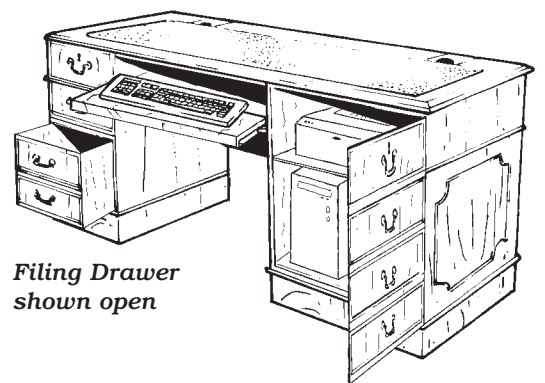

Measurements shown in brackets are for the XL 5'2" (1580mm) wide model

OPTION A

Tower Cupboards have a loose removable base shelf

OPTION A

OPTION B

Full Cupboard Height 740mm

OPTION B

Filing Drawer shown open

OPTION C

APPLE MAC/LAPTOP OPTION D

DCC06 PREMIER RANGE TWIN PEDESTAL COMPUTER DESK

Four sizes available

Made to measure service available

SIZES OVERALL			KNEEHOLE WIDTHS	MAHOGANY	YEWOOD OAK/CHERRY WALNUT	BURR WALNUT BURR ELM BURR OAK
Width	Depth	Height				
5'6" (1678mm)	2'6" (760mm)	2'7" (790mm)	22" (560mm)	£1855	£2045	£2595
5'6" (1678mm)	3' (915mm)	2'7" (790mm)	22" (560mm)	£1965	£2155	£2795
6' (1830mm)	2'6" (760mm)	2'7" (790mm)	28" (710mm)	£2075	£2245	£2895
6' (1830mm)	3' (915mm)	2'7" (790mm)	28" (710mm)	£2275	£2465	£2995
6'6" (1980mm)	3' (915mm)	2'7" (790mm)	34" (860mm)	£2465	£2665	£3265

OPTION A

OPTION B

OPTION C

APPLE MAC/LAPTOP OPTION E

OPTION D

OPTION D

Back View
Cupboards housing computer equipment have rear doors to help with connecting wiring.

Sliding shelves can be positioned to suite different equipment.