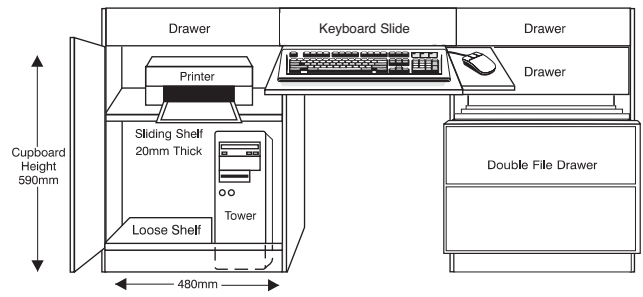

Measurements shown in brackets are for the XL 5'2" (1580mm) wide model

OPTION A

Tower Cupboards have a loose removable base shelf

OPTION A

OPTION B

Full Cupboard Height 740mm

OPTION B

Filing Drawer shown open

OPTION C

APPLE MAC/LAPTOP OPTION D

DCC06 PREMIER RANGE TWIN PEDESTAL COMPUTER DESK

Four sizes available

Made to measure service available

SIZES OVERALL			KNEEHOLE WIDTHS	MAHOGANY	YEWOOD OAK/CHERRY WALNUT	BURR WALNUT BURR ELM BURR OAK
Width	Depth	Height				
5'6" (1678mm)	2'6" (760mm)	2'7" (790mm)	22" (560mm)	£1855	£2045	£2595
5'6" (1678mm)	3' (915mm)	2'7" (790mm)	22" (560mm)	£1965	£2155	£2795
6' (1830mm)	2'6" (760mm)	2'7" (790mm)	28" (710mm)	£2075	£2245	£2895
6' (1830mm)	3' (915mm)	2'7" (790mm)	28" (710mm)	£2275	£2465	£2995
6'6" (1980mm)	3' (915mm)	2'7" (790mm)	34" (860mm)	£2465	£2665	£3265

OPTION A

OPTION B

OPTION C

APPLE MAC/LAPTOP OPTION E

OPTION D

OPTION D

Back View
Cupboards housing computer equipment have rear doors to help with connecting wiring.

Sliding shelves can be positioned to suite different equipment.

Mouse Trays will slide left or right

Made to measure service available

Notes/Sketches

All prices include V.A.T.

MEASURE YOUR OWN EQUIPMENT			
<p><u>TOWER/PROCESSOR</u></p> <p>WIDTH..... HEIGHT..... DEPTH.....</p> 	<p><u>PRINTER</u></p> <p>WIDTH..... HEIGHT..... DEPTH.....</p> 	<p><u>KEYBOARD & MOUSE</u></p> <p>WIDTH..... HEIGHT..... DEPTH.....</p> 	<p><u>SCANNER</u></p> <p>WIDTH..... HEIGHT..... DEPTH.....</p> 