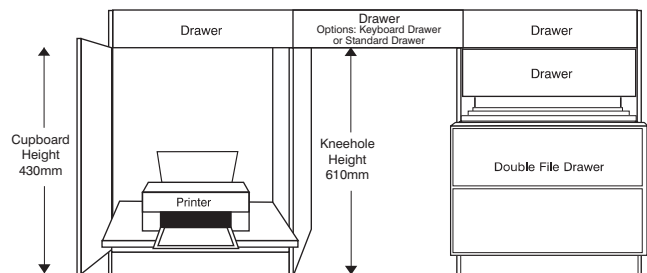

Measurements shown in brackets are for the XL 5'2" (1580mm) wide model

OPTION A

Tower Cupboards have a loose removable base shelf

OPTION A

OPTION B

Full Cupboard Height 740mm

OPTION B

Filing Drawer shown open

OPTION C

APPLE MAC/LAPTOP OPTION D

DCC06 PREMIER RANGE TWIN PEDESTAL COMPUTER DESK

Four sizes available

Made to measure service available

SIZES OVERALL			KNEEHOLE WIDTHS	MAHOGANY	YEWOOD OAK/CHERRY WALNUT	BURR WALNUT BURR ELM BURR OAK
Width	Depth	Height				
5'6" (1678mm)	2'6" (760mm)	2'7" (790mm)	22" (560mm)	£1855	£2045	£2595
5'6" (1678mm)	3' (915mm)	2'7" (790mm)	22" (560mm)	£1965	£2155	£2795
6' (1830mm)	2'6" (760mm)	2'7" (790mm)	28" (710mm)	£2075	£2245	£2895
6' (1830mm)	3' (915mm)	2'7" (790mm)	28" (710mm)	£2275	£2465	£2995
6'6" (1980mm)	3' (915mm)	2'7" (790mm)	34" (860mm)	£2465	£2665	£3265

OPTION A

OPTION B

OPTION C

APPLE MAC/LAPTOP OPTION E

OPTION D

OPTION D

Back View
Cupboards housing computer equipment have rear doors to help with connecting wiring.

Sliding shelves can be positioned to suite different equipment.

Mouse Trays will slide left or right

Made to measure service available

Notes/Sketches

All prices include V.A.T.

MEASURE YOUR OWN EQUIPMENT			
<p><u>TOWER/PROCESSOR</u></p> <p>WIDTH..... HEIGHT..... DEPTH.....</p> 	<p><u>PRINTER</u></p> <p>WIDTH..... HEIGHT..... DEPTH.....</p> 	<p><u>KEYBOARD & MOUSE</u></p> <p>WIDTH..... HEIGHT..... DEPTH.....</p> 	<p><u>SCANNER</u></p> <p>WIDTH..... HEIGHT..... DEPTH.....</p> 