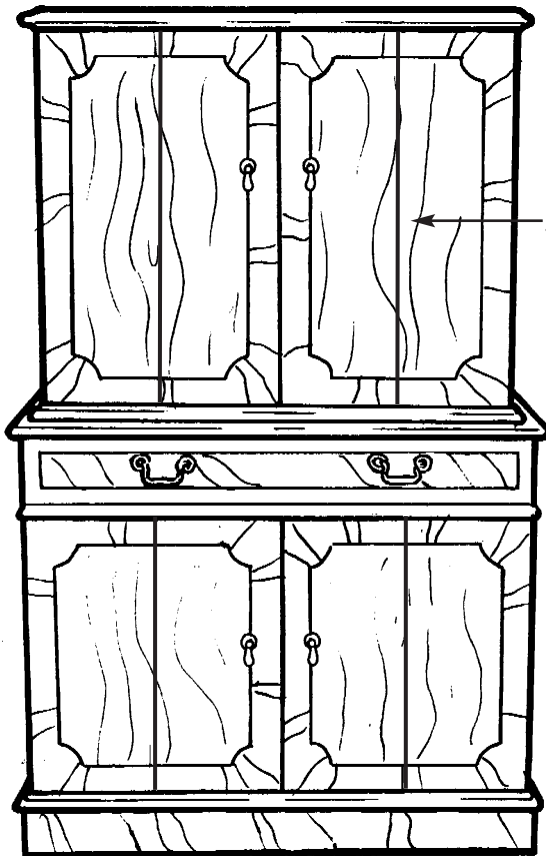

MAHOGANY £725	YEWOOD/OAK/ CHERRY/WALNUT £775	BURR WALNUT/ BURR ELM/BURR OAK £945
To Fit Extra Sliding Shelf £69		

DCC02 PREMIER RANGE COMPUTER BASE CABINET

SIZES OVERALL

Width	Depth	Height
36" (920mm)	22½" (570mm)	31½" (800mm)

*Choice of leathered
or polished top*

Open View

MAHOGANY £965	YEWOOD/OAK/ CHERRY/WALNUT £1025	BURR WALNUT/ BURR ELM/BURR OAK £1195
-------------------------	--	---

DCC03 PREMIER RANGE COMPUTER CABINET

Closed View

Split folding doors

Open View

SIZES OVERALL		
Width 36" (920mm)	Depth 22½" (570mm)	Height 59" (1500mm)

MAHOGANY £1585	YEWOD/OAK/ CHERRY/WALNUT £1715	BURR WALNUT/ BURR ELM/BURR OAK £2075
--------------------------	---	---