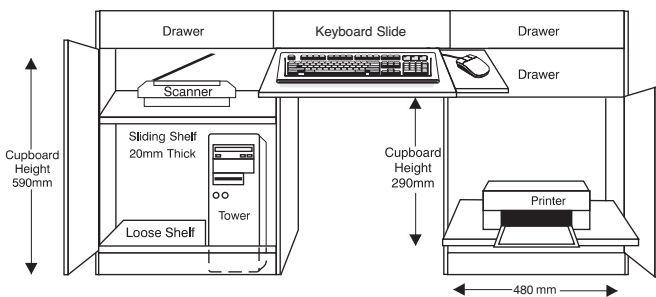

Measurements shown in brackets are for the XL 5'2" (1580mm) wide model

OPTION A

Tower Cupboards have a loose removable base shelf

OPTION A

OPTION B

Full Cupboard Height 740mm

OPTION B

Filing Drawer shown open

OPTION C

APPLE MAC/LAPTOP OPTION D

DCC06 PREMIER RANGE TWIN PEDESTAL COMPUTER DESK

Four sizes available

Made to measure service available

SIZES OVERALL			KNEEHOLE WIDTHS	MAHOGANY	YEWOOD OAK/CHERRY WALNUT	BURR WALNUT BURR ELM BURR OAK
Width	Depth	Height				
5'6" (1678mm)	2'6" (760mm)	2'7" (790mm)	22" (560mm)	£1855	£2045	£2595
5'6" (1678mm)	3' (915mm)	2'7" (790mm)	22" (560mm)	£1965	£2155	£2795
6' (1830mm)	2'6" (760mm)	2'7" (790mm)	28" (710mm)	£2075	£2245	£2895
6' (1830mm)	3' (915mm)	2'7" (790mm)	28" (710mm)	£2275	£2465	£2995
6'6" (1980mm)	3' (915mm)	2'7" (790mm)	34" (860mm)	£2465	£2665	£3265

OPTION A

OPTION B

OPTION C

APPLE MAC/LAPTOP OPTION E

OPTION D

OPTION D

Back View
Cupboards housing computer equipment have rear doors to help with connecting wiring.

Sliding shelves can be positioned to suite different equipment.

Mouse Trays will slide left or right

Made to measure service available

Notes/Sketches

All prices include V.A.T.

MEASURE YOUR OWN EQUIPMENT			
<p><u>TOWER/PROCESSOR</u></p> <p>WIDTH..... HEIGHT..... DEPTH.....</p> 	<p><u>PRINTER</u></p> <p>WIDTH..... HEIGHT..... DEPTH.....</p> 	<p><u>KEYBOARD & MOUSE</u></p> <p>WIDTH..... HEIGHT..... DEPTH.....</p> 	<p><u>SCANNER</u></p> <p>WIDTH..... HEIGHT..... DEPTH.....</p> 