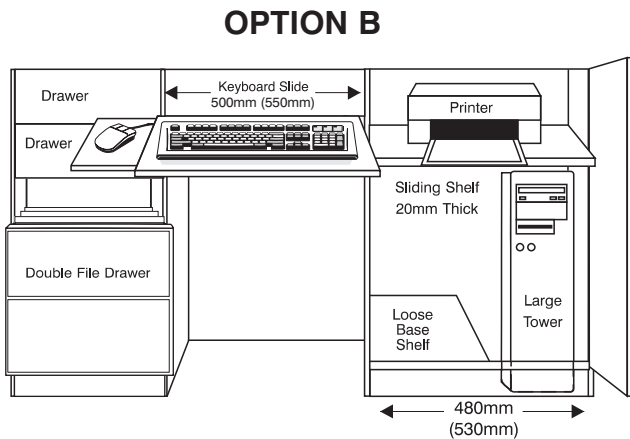

DCC05 TOWER COMPUTER DESK XL

Three sizes available

SIZES OVERALL		
Width 5'2" (1580mm)	Depth 2' (610mm)	Height 2'7" (790mm)
5'2" (1580mm)	2'6" (760mm)	2'7" (790mm)
5'2" (1580mm)	3' (915mm)	2'7" (790mm)

MAHOGANY	YEWOOD/OAK/ CHERRY/WALNUT	BURR WALNUT/ BURR ELM/BURR OAK
£1595	£1825	£2315
£1715	£1965	£2485
£1815	£2125	£2685

Measurements shown in brackets are for the XL 5'2" (1580mm) wide model

OPTION A

Tower Cupboards have a loose removable base shelf

OPTION A

OPTION B

Full Cupboard Height 740mm

OPTION B

Filing Drawer shown open

OPTION C

APPLE MAC/LAPTOP OPTION D

DCC06 PREMIER RANGE TWIN PEDESTAL COMPUTER DESK

Four sizes available

Made to measure service available

SIZES OVERALL			KNEEHOLE WIDTHS	MAHOGANY	YEWOOD OAK/CHERRY WALNUT	BURR WALNUT BURR ELM BURR OAK
Width	Depth	Height				
5'6" (1678mm)	2'6" (760mm)	2'7" (790mm)	22" (560mm)	£1855	£2045	£2595
5'6" (1678mm)	3' (915mm)	2'7" (790mm)	22" (560mm)	£1965	£2155	£2795
6' (1830mm)	2'6" (760mm)	2'7" (790mm)	28" (710mm)	£2075	£2245	£2895
6' (1830mm)	3' (915mm)	2'7" (790mm)	28" (710mm)	£2275	£2465	£2995
6'6" (1980mm)	3' (915mm)	2'7" (790mm)	34" (860mm)	£2465	£2665	£3265