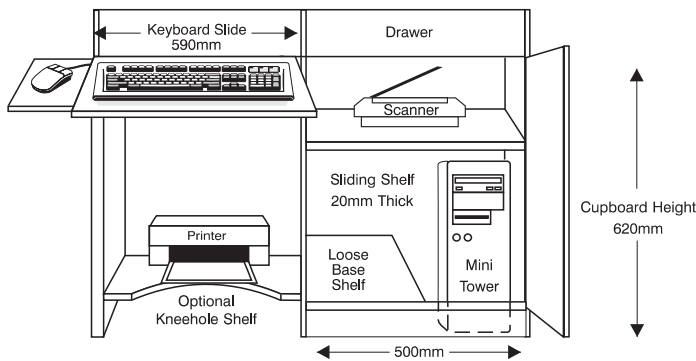

Split folding doors

Open View

SIZES OVERALL		
Width 36" (920mm)	Depth 22½" (570mm)	Height 59" (1500mm)

MAHOGANY £1585	YEWOD/OAK/ CHERRY/WALNUT £1715	BURR WALNUT/ BURR ELM/BURR OAK £2075
--------------------------	---	---

DCC04 PREMIER RANGE SINGLE PEDESTAL DESK

SIZES OVERALL		
Width 4' (1220mm)	Depth 2' (610mm)	Height 2'7" (790mm)

Can be made with pedestal on left or right

Sliding shelves can be positioned to suite different equipment.

OPTION A

Mouse Trays will slide left or right

APPLE MAC/LAPTOP OPTION B

OPTION A

OPTION B

Ideal for laptops / Apple Mac

OPTION C

OPTION D

DCC05 TOWER COMPUTER DESK XL

Three sizes available

SIZES OVERALL		
Width 5'2" (1580mm)	Depth 2' (610mm)	Height 2'7" (790mm)
5'2" (1580mm)	2'6" (760mm)	2'7" (790mm)
5'2" (1580mm)	3' (915mm)	2'7" (790mm)

MAHOGANY	YEWOOD/OAK/ CHERRY/WALNUT	BURR WALNUT/ BURR ELM/BURR OAK
£1595	£1825	£2315
£1715	£1965	£2485
£1815	£2125	£2685