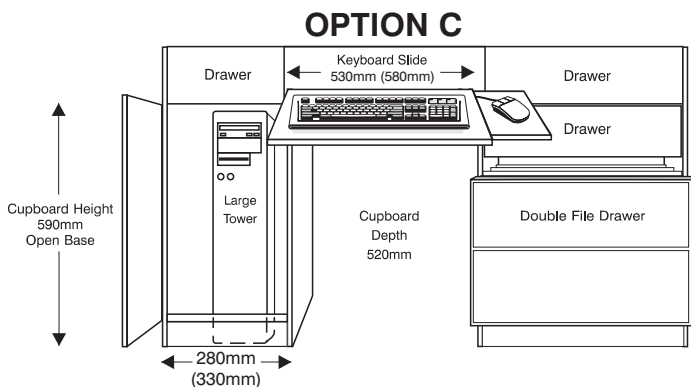

DCC05 TOWER COMPUTER DESK XL

Three sizes available

SIZES OVERALL		
Width 5'2" (1580mm)	Depth 2' (610mm)	Height 2'7" (790mm)
5'2" (1580mm)	2'6" (760mm)	2'7" (790mm)
5'2" (1580mm)	3' (915mm)	2'7" (790mm)

MAHOGANY	YEWOOD/OAK/ CHERRY/WALNUT	BURR WALNUT/ BURR ELM/BURR OAK
£1595	£1825	£2315
£1715	£1965	£2485
£1815	£2125	£2685

Measurements shown in brackets are for the XL 5'2" (1580mm) wide model

OPTION A

Tower Cupboards have a loose removable base shelf

OPTION A

OPTION B

Full Cupboard Height 740mm

OPTION B

Filing Drawer shown open

OPTION C

APPLE MAC/LAPTOP OPTION D

DCC06 PREMIER RANGE TWIN PEDESTAL COMPUTER DESK

Four sizes available

Made to measure service available

SIZES OVERALL			KNEEHOLE WIDTHS	MAHOGANY	YEWOOD OAK/CHERRY WALNUT	BURR WALNUT BURR ELM BURR OAK
Width	Depth	Height				
5'6" (1678mm)	2'6" (760mm)	2'7" (790mm)	22" (560mm)	£1855	£2045	£2595
5'6" (1678mm)	3' (915mm)	2'7" (790mm)	22" (560mm)	£1965	£2155	£2795
6' (1830mm)	2'6" (760mm)	2'7" (790mm)	28" (710mm)	£2075	£2245	£2895
6' (1830mm)	3' (915mm)	2'7" (790mm)	28" (710mm)	£2275	£2465	£2995
6'6" (1980mm)	3' (915mm)	2'7" (790mm)	34" (860mm)	£2465	£2665	£3265