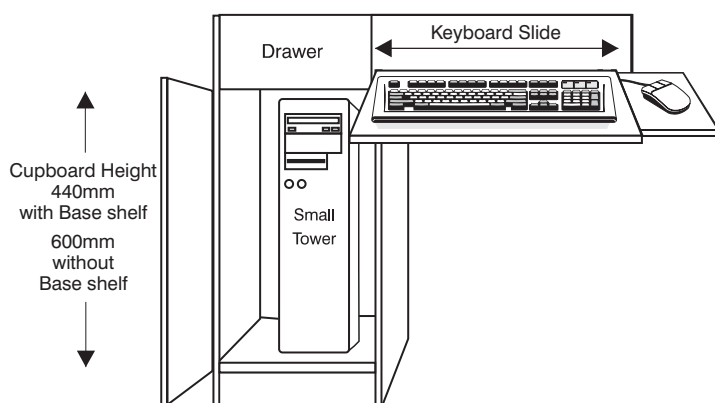

TRADITIONAL RANGE PEDESTAL COMPUTER DESK

Four sizes available

The same design as the traditional range pedestal desks, but with a cupboard door to house the tower unit, a keyboard centre drawer conversion and a filing drawer on metal action runners.

Choice of four wood finishes.

OPTIONS

- Kneehole Slide **£69**
- Rear Cupboard Door **£59**
  (Helps with connecting wires)

	SIZES OVERALL		
	Width	Depth	Height
DC001C	48" (122cm)	24" (61cm)	31" (79cm)
DC002C	54" (137cm)	30" (76cm)	31" (79cm)
DC003C	60" (152cm)	36" (91cm)	31" (79cm)
DC004C	72" (183cm)	36" (91cm)	31" (79cm)

MAHOGANY	YEWOOD/OAK/ CHERRY/WALNUT
£925	£1065
£1165	£1325
£1425	£1595
£1755	£1855