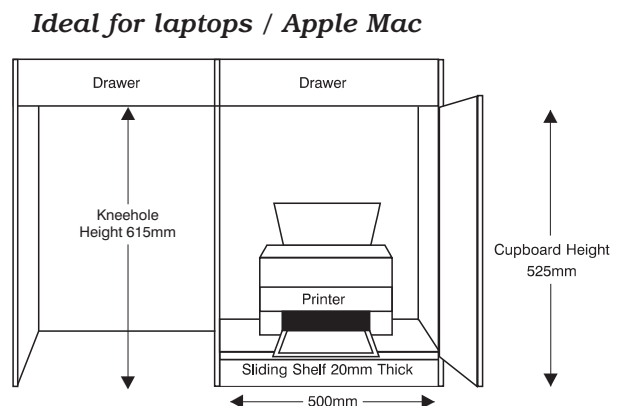

DCC04 PREMIER RANGE SINGLE PEDESTAL DESK

SIZES OVERALL		
Width 4' (1220mm)	Depth 2' (610mm)	Height 2'7" (790mm)

Can be made with pedestal on left or right

Sliding shelves can be positioned to suite different equipment.

OPTION A

Mouse Trays will slide left or right

APPLE MAC/LAPTOP OPTION B

OPTION A

OPTION B

Ideal for laptops / Apple Mac

OPTION C

OPTION D

Two sizes available

SIZES OVERALL		
Width 4'8" (1420mm)	Depth 2' (610mm)	Height 2'7" (790mm)
4'8" (1420mm)	2'6" (760mm)	2'7" (790mm)

MAHOGANY	YEWOOD/OAK/ CHERRY/WALNUT	BURR WALNUT/ BURR ELM/BURR OAK
£1435	£1595	£2045
£1525	£1745	£2225

DCC05 TOWER COMPUTER DESK XL

Three sizes available

SIZES OVERALL		
Width 5'2" (1580mm)	Depth 2' (610mm)	Height 2'7" (790mm)
5'2" (1580mm)	2'6" (760mm)	2'7" (790mm)
5'2" (1580mm)	3' (915mm)	2'7" (790mm)

MAHOGANY	YEWOOD/OAK/ CHERRY/WALNUT	BURR WALNUT/ BURR ELM/BURR OAK
£1595	£1825	£2315
£1715	£1965	£2485
£1815	£2125	£2685