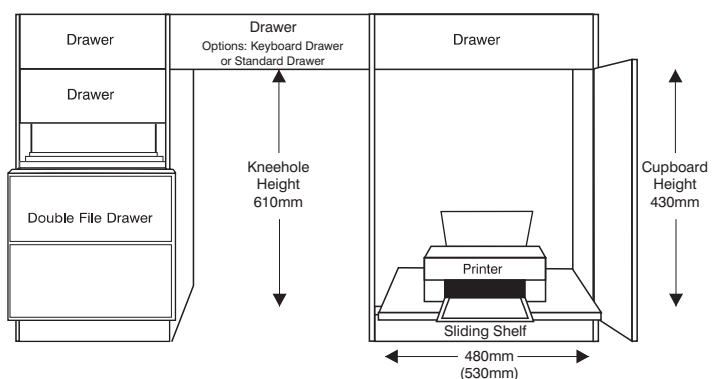

Two sizes available

SIZES OVERALL		
Width 4'8" (1420mm)	Depth 2' (610mm)	Height 2'7" (790mm)
4'8" (1420mm)	2'6" (760mm)	2'7" (790mm)

MAHOGANY	YEWOOD/OAK/ CHERRY/WALNUT	BURR WALNUT/ BURR ELM/BURR OAK
£1435	£1595	£2045
£1525	£1745	£2225

DCC05 TOWER COMPUTER DESK XL

Three sizes available

SIZES OVERALL		
Width 5'2" (1580mm)	Depth 2' (610mm)	Height 2'7" (790mm)
5'2" (1580mm)	2'6" (760mm)	2'7" (790mm)
5'2" (1580mm)	3' (915mm)	2'7" (790mm)

MAHOGANY	YEWOOD/OAK/ CHERRY/WALNUT	BURR WALNUT/ BURR ELM/BURR OAK
£1595	£1825	£2315
£1715	£1965	£2485
£1815	£2125	£2685

Measurements shown in brackets are for the XL 5'2" (1580mm) wide model

OPTION A

Tower Cupboards have a loose removable base shelf

OPTION A

OPTION B

Full Cupboard Height 740mm

OPTION B

Filing Drawer shown open

OPTION C

APPLE MAC/LAPTOP OPTION D

DCC06 PREMIER RANGE TWIN PEDESTAL COMPUTER DESK

Four sizes available

Made to measure service available

SIZES OVERALL			KNEEHOLE WIDTHS	MAHOGANY	YEWOOD OAK/CHERRY WALNUT	BURR WALNUT BURR ELM BURR OAK
Width	Depth	Height				
5'6" (1678mm)	2'6" (760mm)	2'7" (790mm)	22" (560mm)	£1855	£2045	£2595
5'6" (1678mm)	3' (915mm)	2'7" (790mm)	22" (560mm)	£1965	£2155	£2795
6' (1830mm)	2'6" (760mm)	2'7" (790mm)	28" (710mm)	£2075	£2245	£2895
6' (1830mm)	3' (915mm)	2'7" (790mm)	28" (710mm)	£2275	£2465	£2995
6'6" (1980mm)	3' (915mm)	2'7" (790mm)	34" (860mm)	£2465	£2665	£3265