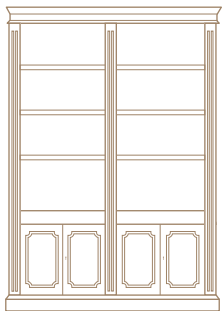

Model	Option	Width	Depth	Height	Mahogany	Walnut Yewood Oak / Cherry	Burr Walnut Burr Elm Burr Oak
DC084 (Flush Cupboard)	a	48" (122)	13" (33)	60" (152)	£1625	£1885	£2169
	b	60" (152)	13" (33)	60" (152)	£1775	£2025	£2375
	c	72" (183)	13" (33)	60" (152)	£1895	£2095	£2475
Note: 60" Tall bookcases have a polished top surface							
DC085 (Flush Cupboard)	a	48" (122)	13" (33)	72" (183)	£1625	£1885	£2169
	b	60" (152)	13" (33)	72" (183)	£1775	£2029	£2369
	c	72" (183)	13" (33)	72" (183)	£1905	£2095	£2475
DC086 (Flush Cupboard)	a	48" (122)	13" (33)	78" (198)	£1759	£2010	£2339
	b	60" (152)	13" (33)	78" (198)	£1879	£2159	£2509
	c	72" (183)	13" (33)	78" (198)	£2169	£2265	£2665
DC087 (Flush Cupboard)	a	48" (122)	13" (33)	84" (213)	£1845	£2165	£2495
	b	60" (152)	13" (33)	84" (213)	£2009	£2329	£2695
	c	72" (183)	13" (33)	84" (213)	£2275	£2449	£2829
	d	48" (122)	13" (33)	96" (244)	£2115	£2495	£2849
	e	60" (152)	13" (33)	96" (244)	£2259	£2669	£3039
	f	72" (183)	13" (33)	96" (244)	£2495	£2798	£3145

All of the above bookcases can also be fitted with top doors. See Optional Top Door section.