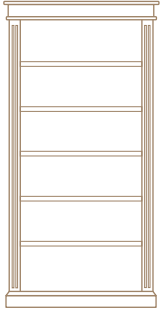

TALL OPEN BOOKCASES

These tall open bookcases are an efficient way of housing plenty of books or files. Made up to a width of 42" (107cm) and height of 96" (244cm). Overall depth including the overhanging cornice is 13" (33cm) giving a shelf depth of 10½" (27cm). All shelves are fully adjustable.

To increase the overall depth to 15" (38cm) giving a shelf depth of 12½" (32cm) (ideal for box files and larger books), please add 5% to the prices quoted.

Model	Option	Width	Depth	Height	Mahogany	Walnut Yewwood Oak / Cherry	Burr Walnut Burr Elm Burr Oak
DC080 (Open)	a	30" (76)	13" (33)	60" (152)	£669	£759	£865
	b	36" (91)	13" (33)	60" (152)	£749	£835	£935
	c	42" (107)	13" (33)	60" (152)	£859	£819	£1075
Note: 60" Tall bookcases have a polished top surface							
DC081 (Open)	a	30" (76)	13" (33)	72" (183)	£759	£835	£959
	b	36" (91)	13" (33)	72" (183)	£835	£899	£1025
	c	42" (107)	13" (33)	72" (183)	£899	£979	£1085
DC082 (Open)	a	30" (76)	13" (33)	78" (198)	£835	£909	£1025
	b	36" (91)	13" (33)	78" (198)	£899	£979	£1085
	c	42" (107)	13" (33)	78" (198)	£949	£1075	£1175
DC083 (Open)	a	30" (76)	13" (33)	84" (213)	£899	£1015	£1119
	b	36" (91)	13" (33)	84" (213)	£959	£1079	£1175
	c	42" (107)	13" (33)	84" (213)	£1015	£1149	£1255
	d	30" (76)	13" (33)	96" (244)	£959	£1109	£1275
	e	36" (91)	13" (33)	96" (244)	£1015	£1179	£1339
	f	42" (107)	13" (33)	96" (244)	£1089	£1255	£1409

Wider bookcases require a central column divide to stop the shelves from bowing. The very wide 5' & 6' bookcases will need to be made in two vertical halves to get them into the building. These then butt and screw together.