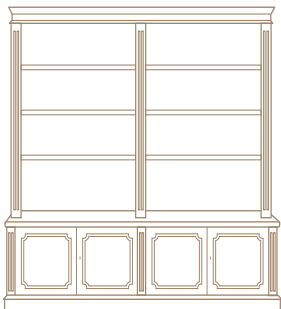

Model	Option	Width	Depth	Height	Mahogany	Walnut	Burr Walnut
						Yewwood	Burr Elm
						Oak / Cherry	Burr Oak
DC084 (Deep Cupboard)	a	48" (122)	13" (33) 16" (41)	60" (152)	£1939	£2115	£2495
	b	60" (152)	13" (33) 16" (41)	60" (152)	£2045	£2245	£2695
	c	72" (183)	13" (33) 16" (41)	60" (152)	£2235	£2399	£2829
Note: 60" Tall bookcases have a polished top surface							
DC085 (Deep Cupboard)	a	48" (122)	13" (33) 16" (41)	72" (183)	£1935	£2115	£2485
	b	60" (152)	13" (33) 16" (41)	72" (183)	£2055	£2245	£2719
	c	72" (183)	13" (33) 16" (41)	72" (183)	£2235	£2399	£2829
DC086 (Deep Cupboard)	a	48" (122)	13" (33) 16" (41)	78" (198)	£2045	£2255	£2615
	b	60" (152)	13" (33) 16" (41)	78" (198)	£2169	£2395	£2829
	c	72" (183)	13" (33) 16" (41)	78" (198)	£2389	£2569	£2995
DC087 (Deep Cupboard)	a	48" (122)	13" (33) 16" (41)	84" (213)	£2169	£2399	£2719
	b	60" (152)	13" (33) 16" (41)	84" (213)	£2285	£2545	£3019
	c	72" (183)	13" (33) 16" (41)	84" (213)	£2515	£2699	£3219
	d	48" (122)	13" (33) 16" (41)	96" (244)	£2459	£2685	£3039
	e	60" (152)	13" (33) 16" (41)	96" (244)	£2569	£2829	£3249
	f	72" (183)	13" (33) 16" (41)	96" (244)	£2715	£2889	£3459

All of the above bookcases can also be fitted with top doors. See Optional Top Door section.