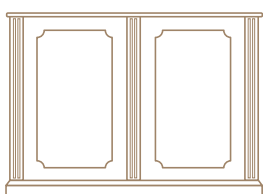

DC079

DC079	a	48" (122)	15" (38)	31" (79)	£1059	£1175	£1419
	b	60" (158)	15" (38)	31" (79)	£1175	£1339	£1549
	c	72" (183)	15" (38)	31" (79)	£1275	£1439	£1655

DC078	a	24" (61)	15" (38)	36" (91)	£725	£779	£939
	b	30" (76)	15" (38)	36" (91)	£769	£849	£979
	c	36" (91)	15" (38)	36" (91)	£815	£935	£1109
	d	42" (107)	15" (38)	36" (91)	£889	£975	£1165

DC079	a	48" (122)	15" (38)	36" (91)	£1119	£1235	£1495
	b	60" (158)	15" (38)	36" (91)	£1239	£1409	£1625
	c	72" (183)	15" (38)	36" (91)	£1339	£1519	£1739