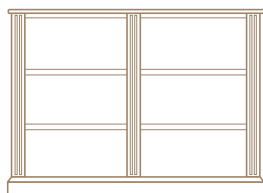

## SMALL BOOKCASES

### OPEN BOOKCASES WITH DRAWERS

Bookcase tops and drawer fronts can be inlaid or left plain. Cupboard doors (where fitted) can also be inlaid, or left plain with raised decorative moulding applied.

		Width	Depth	Height	Mahogany	Walnut Yewood Oak / Cherry	Burr Walnut Burr Elm Burr Oak
DC088	18" One Drawer Open Bookcase	18" (46)	13" (33)	29" (74)	£395	£419	£495
DC088D	18" One Drawer Cupboard Bookcase	18" (46)	13" (33)	29" (74)	£455	£499	£585
DC089	30" Two Drawer Open Bookcase	30" (76)	13" (33)	29" (74)	£469	£525	£625
DC089D	30" Two Drawer Cupboard Bookcase	30" (76)	13" (33)	29" (74)	£619	£685	£815
DC090	30" One Drawer Open Regency Bookcase	30" (76)	13" (33)	31" (79)	£539	£569	£659
DC091	30" One Drawer Regency Cupboard Bookcase	30" (76)	13" (33)	31" (79)	£685	£759	£875
DC092	42" Two Drawer Open Regency Bookcase	42" (107)	13" (33)	31" (79)	£789	£879	£995
DC093	42" Two Drawer Regency Cupboard Bookcase	42" (107)	13" (33)	31" (79)	£935	£1049	£1195
DC094	60" Three Drawer Open Regency Bookcase	60" (152)	13" (33)	31" (79)	£1029	£1215	£1359
DC095	60" Three Drawer Regency Cupboard Bookcase	60" (152)	13" (33)	31" (79)	£1259	£1459	£1635

### LOW OPEN BOOKCASES

DC078

Option	Width	Depth	Height	Mahogany	Walnut Yewood Oak / Cherry	Burr Walnut Burr Elm Burr Oak
a	24" (61)	13" (33)	36" (91)	£479	£519	£615
b	30" (76)	13" (33)	36" (91)	£499	£559	£645
c	36" (91)	13" (33)	36" (91)	£535	£615	£729
d	42" (107)	13" (33)	36" (91)	£595	£649	£779