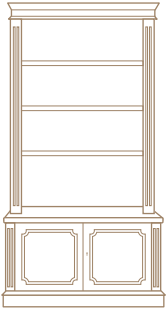

TALL DEEP BASE CUPBOARD OPEN BOOKCASES

These tall bookcases are made with a deep base cupboard, which provides for greater storage. The top open section is the standard 13" (33cm) depth, while the base unit is 16" (41cm) deep. The height of the base from the floor is 31" (79cm). This can be manufactured lower or higher if required. Base doors are fitted as standard and can be Shaker style, or flat with raised moulding. Please add 5% to the prices quoted to manufacture the top or base section deeper.

Note: All 42" wide bookcases have extra strong 25mm thick shelves.

Model	Option	Width	Depth	Height	Mahogany	Walnut	Burr Walnut
						Yewwood	Burr Elm
						Oak / Cherry	Burr Oak
DC080 (Deep Cupboard)	a	30" (76)	13" (33) 16" (41)	60" (152)	£975	£1139	£1319
	b	36" (91)	13" (33) 16" (41)	60" (152)	£1109	£1225	£1445
	c	42" (107)	13" (33) 16" (41)	60" (152)	£1255	£1359	£1625
Note: 60" Tall bookcases have a polished top surface							
DC081 (Deep Cupboard)	a	30" (76)	13" (33) 16" (41)	72" (183)	£1075	£1195	£1425
	b	36" (91)	13" (33) 16" (41)	72" (183)	£1179	£1295	£1519
	c	42" (107)	13" (33) 16" (41)	72" (183)	£1295	£1419	£1665
DC082 (Deep Cupboard)	a	30" (76)	13" (33) 16" (41)	78" (198)	£1129	£1289	£1495
	b	36" (91)	13" (33) 16" (41)	78" (198)	£1259	£1389	£1615
	c	42" (107)	13" (33) 16" (41)	78" (198)	£1359	£1495	£1735
DC083 (Deep Cupboard)	a	30" (76)	13" (33) 16" (41)	84" (213)	£1189	£1359	£1590
	b	36" (91)	13" (33) 16" (41)	84" (213)	£1295	£1479	£1695
	c	42" (107)	13" (33) 16" (41)	84" (213)	£1445	£1589	£1815
	d	30" (76)	13" (33) 16" (41)	96" (244)	£1339	£1549	£1779
	e	36" (91)	13" (33) 16" (41)	96" (244)	£1454	£1665	£1879
	f	42" (107)	13" (33) 16" (41)	96" (244)	£1590	£1779	£1989

Wider bookcases require a central column divide to stop the shelves from bowing. The very wide 5' & 6' bookcases will need to be made in two vertical halves to get them into the building. These then butt and screw together.