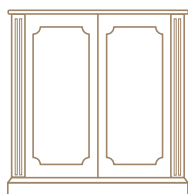

DC078

CODE	Model	Width	Depth	Height	Mahogany	Walnut Yewood Oak / Cherry	Burr Walnut Burr Elm Burr Oak
DC078	a	24" (61)	15" (38)	31" (79)	£689	£729	£895
	b	30" (76)	15" (38)	31" (79)	£729	£805	£939
	c	36" (91)	15" (38)	31" (79)	£769	£889	£1049
	d	42" (107)	15" (38)	31" (79)	£839	£919	£1095