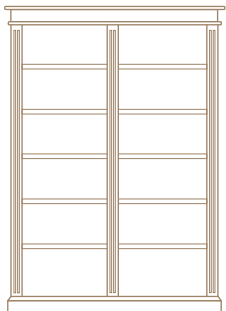

Model	Option	Width	Depth	Height	Mahogany	Walnut Yewwood Oak / Cherry	Burr Walnut Burr Elm Burr Oak
DC084 (Open)	a	48" (122)	13" (33)	60" (152)	£1195	£1399	£1569
	b	60" (152)	13" (33)	60" (152)	£1299	£1495	£1739
	c	72" (183)	13" (33)	60" (152)	£1415	£1569	£1809
Note: 60" Tall bookcases have a polished top surface							
DC085 (Open)	a	48" (122)	13" (33)	72" (183)	£1195	£1399	£1569
	b	60" (152)	13" (33)	72" (183)	£1299	£1495	£1739
	c	72" (183)	13" (33)	72" (183)	£1415	£1569	£1809
DC086 (Open)	a	48" (122)	13" (33)	78" (198)	£1335	£1549	£1759
	b	60" (152)	13" (33)	78" (198)	£1445	£1629	£1895
	c	72" (183)	13" (33)	78" (198)	£1689	£1709	£1959
DC087 (Open)	a	48" (122)	13" (33)	84" (213)	£1449	£1689	£1915
	b	60" (152)	13" (33)	84" (213)	£1569	£1799	£2059
	c	72" (183)	13" (33)	84" (213)	£1799	£1869	£2169
	d	48" (122)	13" (33)	96" (244)	£1569	£1835	£2059
	e	60" (152)	13" (33)	96" (244)	£1695	£1959	£2229
	f	72" (183)	13" (33)	96" (244)	£1939	£2035	£2345