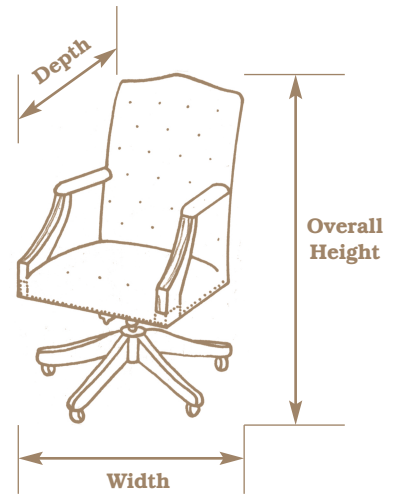

LEATHER STUDY/OFFICE CHAIRS

Our comprehensive range of Traditional Leather Chairs are hand upholstered here in the UK by our own upholsterers. (not imported)

The chairs frames are made from solid hardwood and then polished to the chosen wood shade.

The upholstery work is carried out using age old methods which take time and skill. A choice of sprung cushion seats and deep buttoning. The popular leather choice we use is the antique range, available in eight different colours. Other pastel leather colours are available on request.

Swivel chairs have a Gas height and tilt mechanism. The wooden five legged bases can be fitted with twin wheel brass hooded castors or wooden turned feet at no extra cost.

		Depth	Height	Width	Plain Upholstery or Button Back Plain Seat	Button Back Button Seat
DC047	Regency Single Chair Polished Top Rail	49cm	84cm	51cm	£309	£319
	Regency Carver Chair Polished Top Rail	49cm	84cm	51cm	£329	£349
DC048	Regency Single Chair	49cm	84cm	51cm	£399	£429
	Regency Carver Chair	49cm	84cm	51cm	£419	£449
DC049	Belmont Swivel (small swivel)	47cm	89-95cm	55cm	£719	£749
DC050	Regal Tub Chair	57cm	76cm	60cm	£675	-
DC051	Typist Single Swivel	56cm	86-93cm	51cm	£689	£719
	Typist Carver Swivel	56cm	86-93cm	51cm	£709	£739
	Gothic Single Swivel	54cm	86-93cm	51cm	£715	£745
	Gothic Carver Swivel	54cm	86-93cm	51cm	£745	£775
DC053	Court Swivel	66cm	80-87cm	61cm	£695	£725
	Court Chair	66cm	83cm	61cm	£625	£655
DC054	Captain's Swivel	68cm	85-92cm	65cm	£719	£755
DC055	Viscount Single Swivel	64cm	88-95cm	53cm	£765	£795
	Viscount Carver Swivel	64cm	88-95cm	58cm	£795	£825
DC056	Gainsborough Chair	65cm	101cm	61cm	£725	£759
DC057	Gainsborough Swivel	65cm	101-108cm	61cm	£789	£819
DC058	Richmond Swivel	69cm	89-96cm	56cm	£809	£839
DC059	Ascot Swivel	70cm	112-117cm	62cm	£895	£925
NEW	Williams Swivel	65cm	105cm	65cm	£1049	£1079
DC061	Directors Swivel	78cm	112-117cm	83cm	£1159	£1189